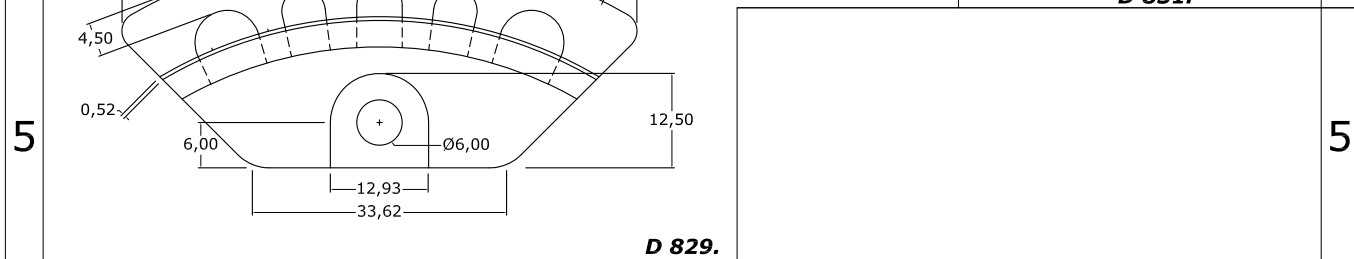

T6-1

Sec. T6- Pg.1.
(21-Aug-17.)

TSUDAKOMA Water Jet Loom Ceramics.

Sec. T6- Pg.1.
(21-Aug-17.)

T6-1

T6-1

T6-1

All dimensions in **mm.** **SCALE 1:1--** Unless Specified. Please **confirm critical dimensions** before ordering.