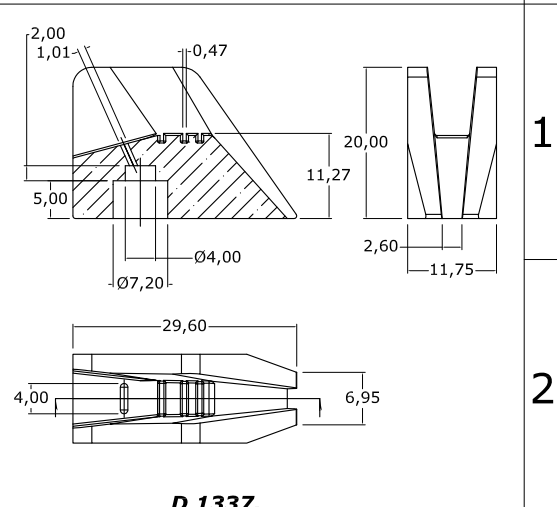

# P.O.Y Guide - Spin Finish Applicators.

Sec. N- Pg. 1.  
(13-Sep-17)

N1

All dimensions in mm. SCALE 1:1-- Unless Specified. Please confirm critical dimensions before ordering.

N1

DES CERAMICA P. LTD. 432, NAIGAUM CROSS ROAD, WADALA, MUMBAI 400031, INDIA  
PH NO : 91-22-24121176, FAX NO : 91-22-24148196, EMAIL : des@vsnl.com, Web : www.desceramica.com

# P.O.Y Guide - Spin Finish Applicators.

N2

All dimensions in mm. SCALE 1:1-- Unless Specified. Please confirm critical dimensions before ordering.

N2

N2