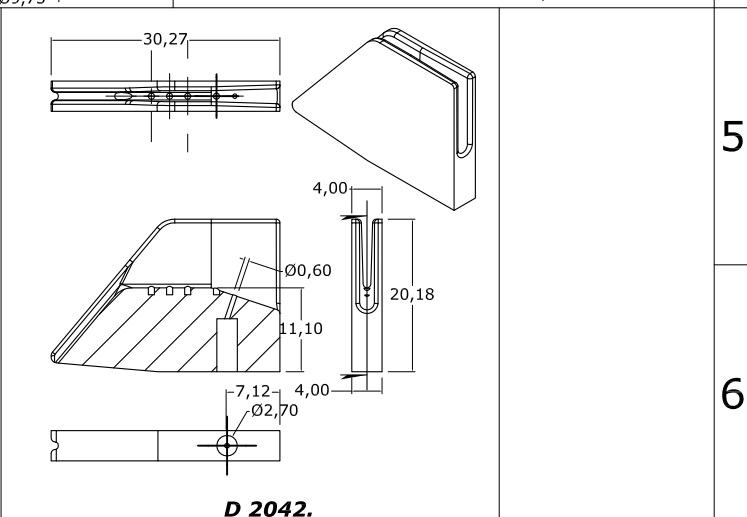

# P.O.Y Guide - Spin Finish Applicators.

Sec. N- Pg. 1.  
(13-Sep-17)

N1

All dimensions in mm. SCALE 1:1-- Unless Specified. Please confirm critical dimensions before ordering.

N1

DES CERAMICA P. LTD. 432, NAIGAUM CROSS ROAD, WADALA, MUMBAI 400031, INDIA  
PH NO : 91-22-24121176, FAX NO : 91-22-24148196, EMAIL : des@vsnl.com, Web : www.desceramica.com

# P.O.Y Guide - Spin Finish Applicators.

N2

All dimensions in mm. SCALE 1:1-- Unless Specified. Please confirm critical dimensions before ordering.

N2

N2