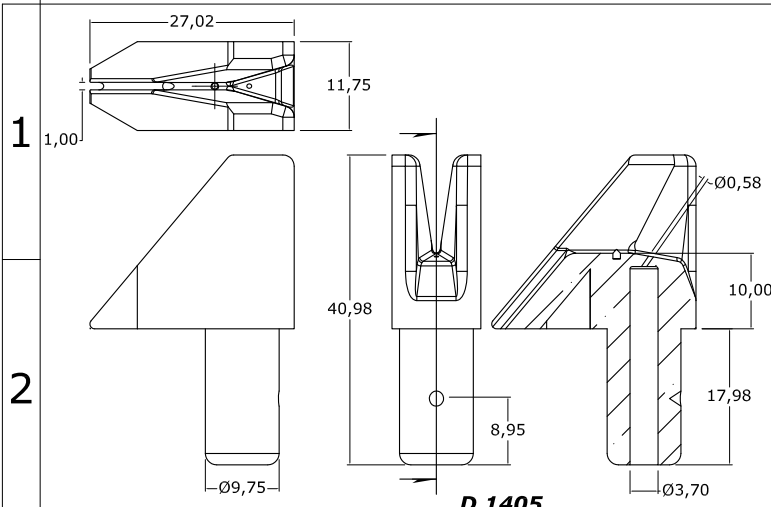

# P.O.Y Guide - Spin Finish Applicators.

Sec. N- Pg. 1.  
(13-Sep-17)

N1

All dimensions in mm. SCALE 1:1-- Unless Specified. Please confirm critical dimensions before ordering.

N1

DES CERAMICA P. LTD. 432, NAIGAUM CROSS ROAD, WADALA, MUMBAI 400031, INDIA  
PH NO : 91-22-24121176, FAX NO : 91-22-24148196, EMAIL : des@vsnl.com, Web : www.desceramica.com

# P.O.Y Guide - Spin Finish Applicators.

N2

All dimensions in mm. SCALE 1:1-- Unless Specified. Please confirm critical dimensions before ordering.

N2

N2