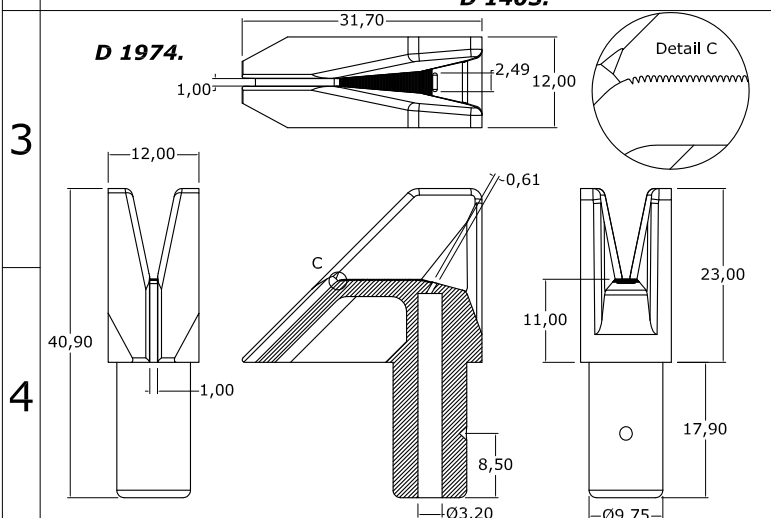

# P.O.Y Guide - Spin Finish Applicators.

Sec. N- Pg. 1.  
(13-Sep-17)

N1

All dimensions in mm. SCALE 1:1-- Unless Specified. Please confirm critical dimensions before ordering.

N1

DES CERAMICA P. LTD. 432, NAIGAUM CROSS ROAD, WADALA, MUMBAI 400031, INDIA  
PH NO : 91-22-24121176, FAX NO : 91-22-24148196, EMAIL : des@vsnl.com, Web : www.desceramica.com

# P.O.Y Guide - Spin Finish Applicators.

N2

All dimensions in mm. SCALE 1:1-- Unless Specified. Please confirm critical dimensions before ordering.

N2

N2