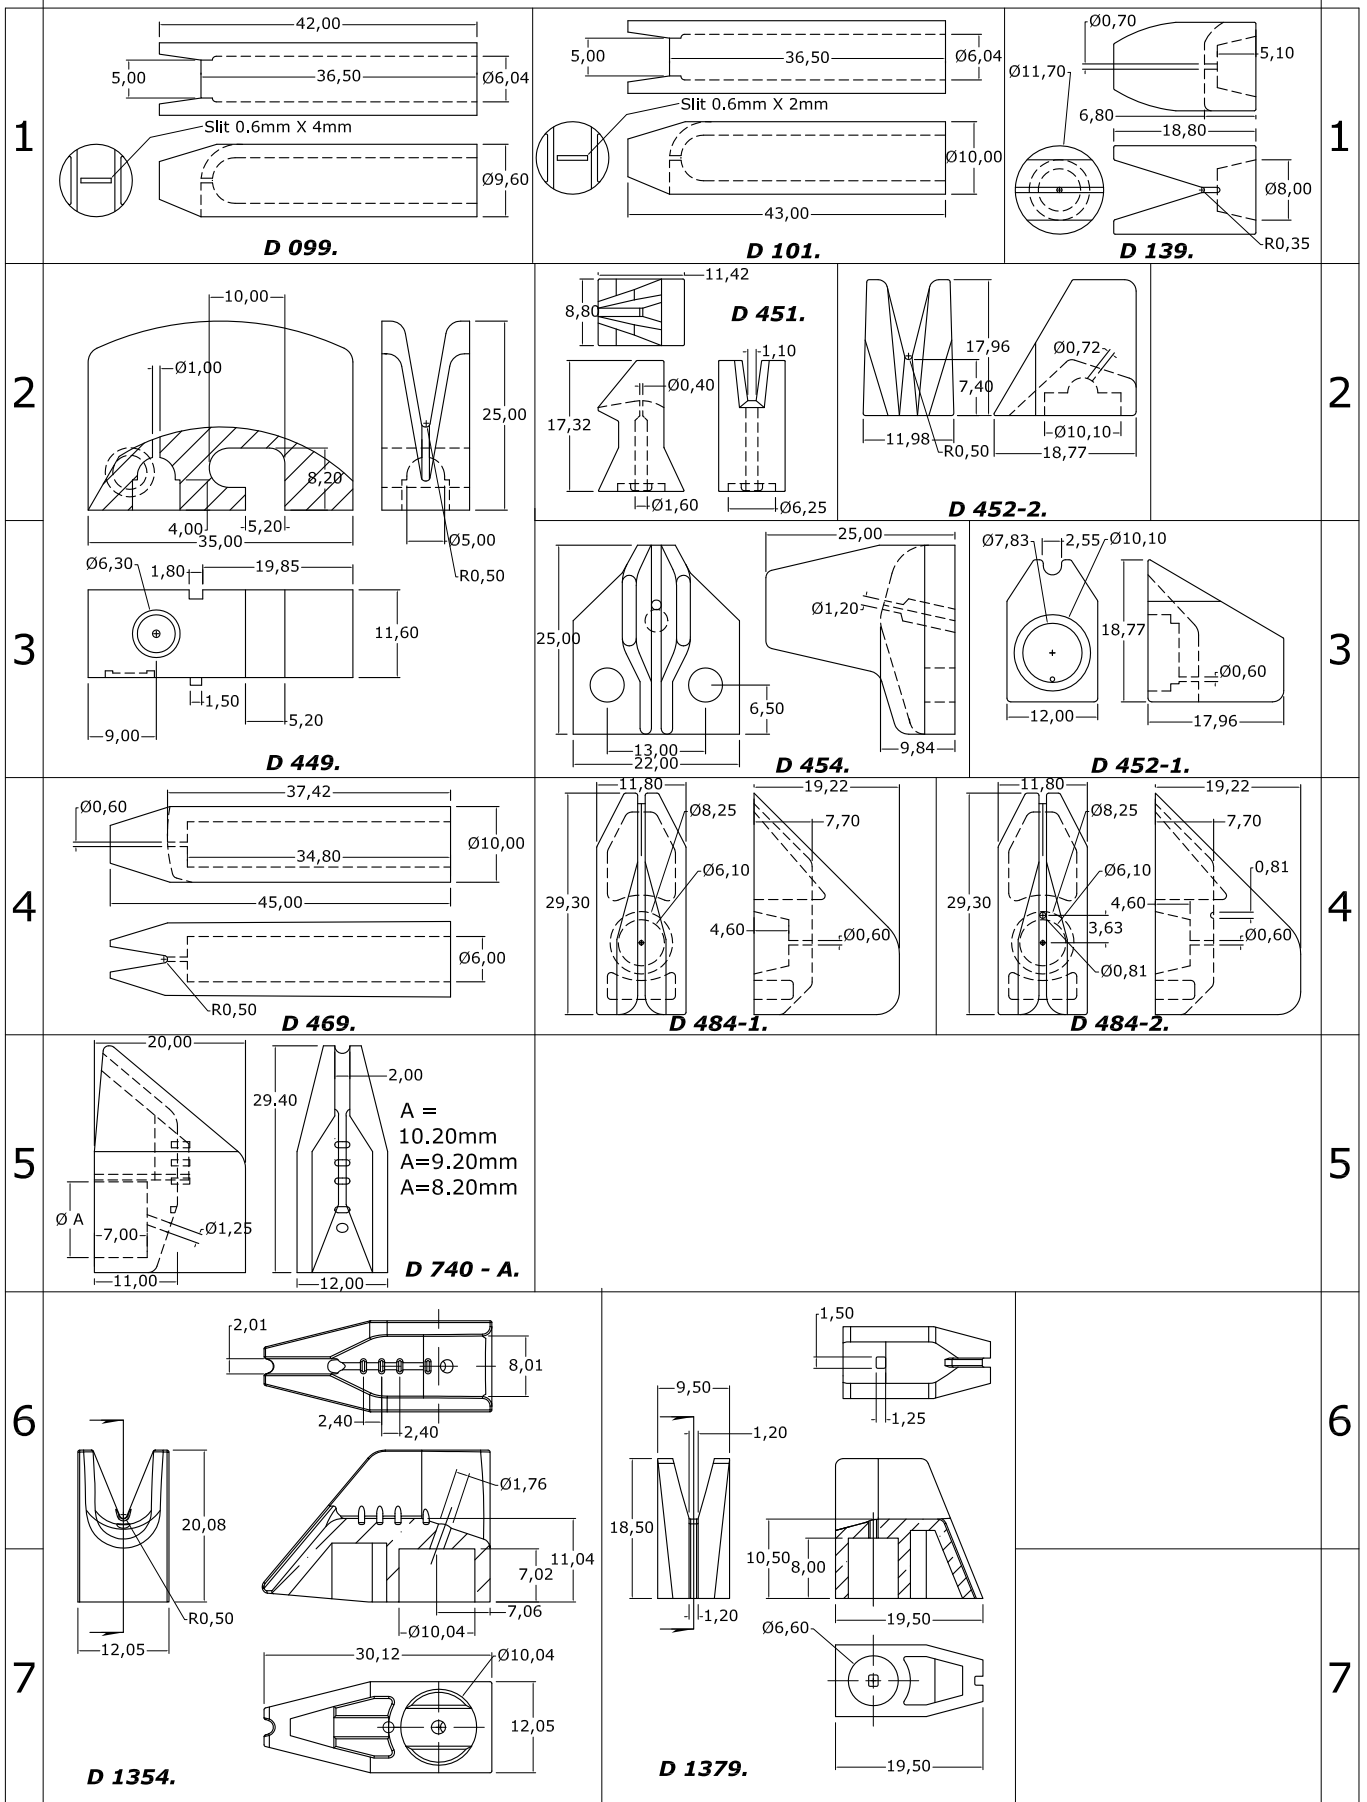

# P.O.Y Guide - Spin Finish Applicators.

Sec. N- Pg. 1.  
(13-Sep-17)

N1

All dimensions in mm. SCALE 1:1-- Unless Specified. Please confirm critical dimensions before ordering.

N1

DES CERAMICA P. LTD. 432, NAIGAUM CROSS ROAD, WADALA, MUMBAI 400031, INDIA  
PH NO : 91-22-24121176, FAX NO : 91-22-24148196, EMAIL : des@vsnl.com, Web : www.desceramica.com

# P.O.Y Guide - Spin Finish Applicators.

N2

All dimensions in mm. SCALE 1:1-- Unless Specified. Please confirm critical dimensions before ordering.

N2

N2