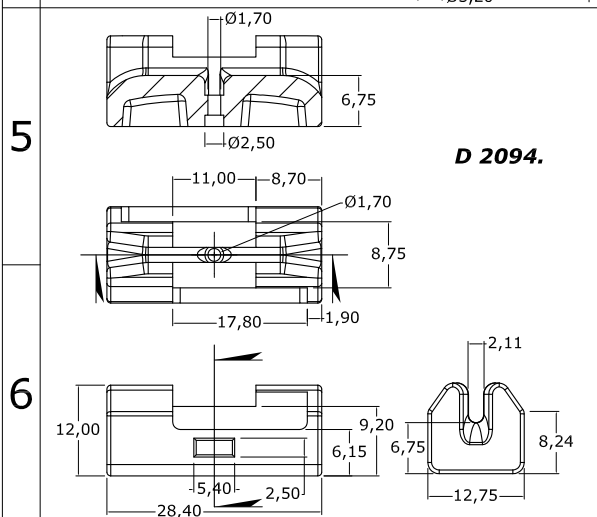

# P.O.Y Guide - Spin Finish Applicators.

Sec. N- Pg. 1.  
(13-Sep-17)

N1

All dimensions in mm. SCALE 1:1-- Unless Specified. Please confirm critical dimensions before ordering.

N1

DES CERAMICA P. LTD. 432, NAIGAUM CROSS ROAD, WADALA, MUMBAI 400031, INDIA  
PH NO : 91-22-24121176, FAX NO : 91-22-24148196, EMAIL : des@vsnl.com, Web : www.desceramica.com

N1

N2

# P.O.Y Guide - Spin Finish Applicators.

N2

All dimensions in mm. SCALE 1:1-- Unless Specified. Please confirm critical dimensions before ordering.

N2

N2