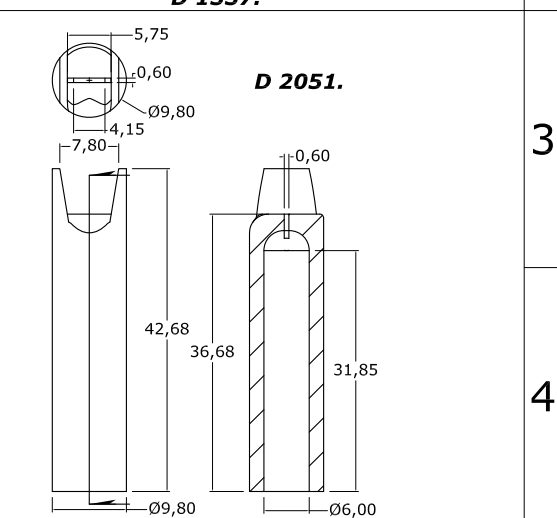

# P.O.Y Guide - Spin Finish Applicators.

Sec. N- Pg. 1.  
(13-Sep-17)

N1

All dimensions in mm. SCALE 1:1-- Unless Specified. Please confirm critical dimensions before ordering.

N1

DES CERAMICA P. LTD. 432, NAIGAUM CROSS ROAD, WADALA, MUMBAI 400031, INDIA  
PH NO : 91-22-24121176, FAX NO : 91-22-24148196, EMAIL : des@vsnl.com, Web : www.desceramica.com

N1

N2

# P.O.Y Guide - Spin Finish Applicators.

N2

All dimensions in mm. SCALE 1:1-- Unless Specified. Please confirm critical dimensions before ordering.

N2

N2