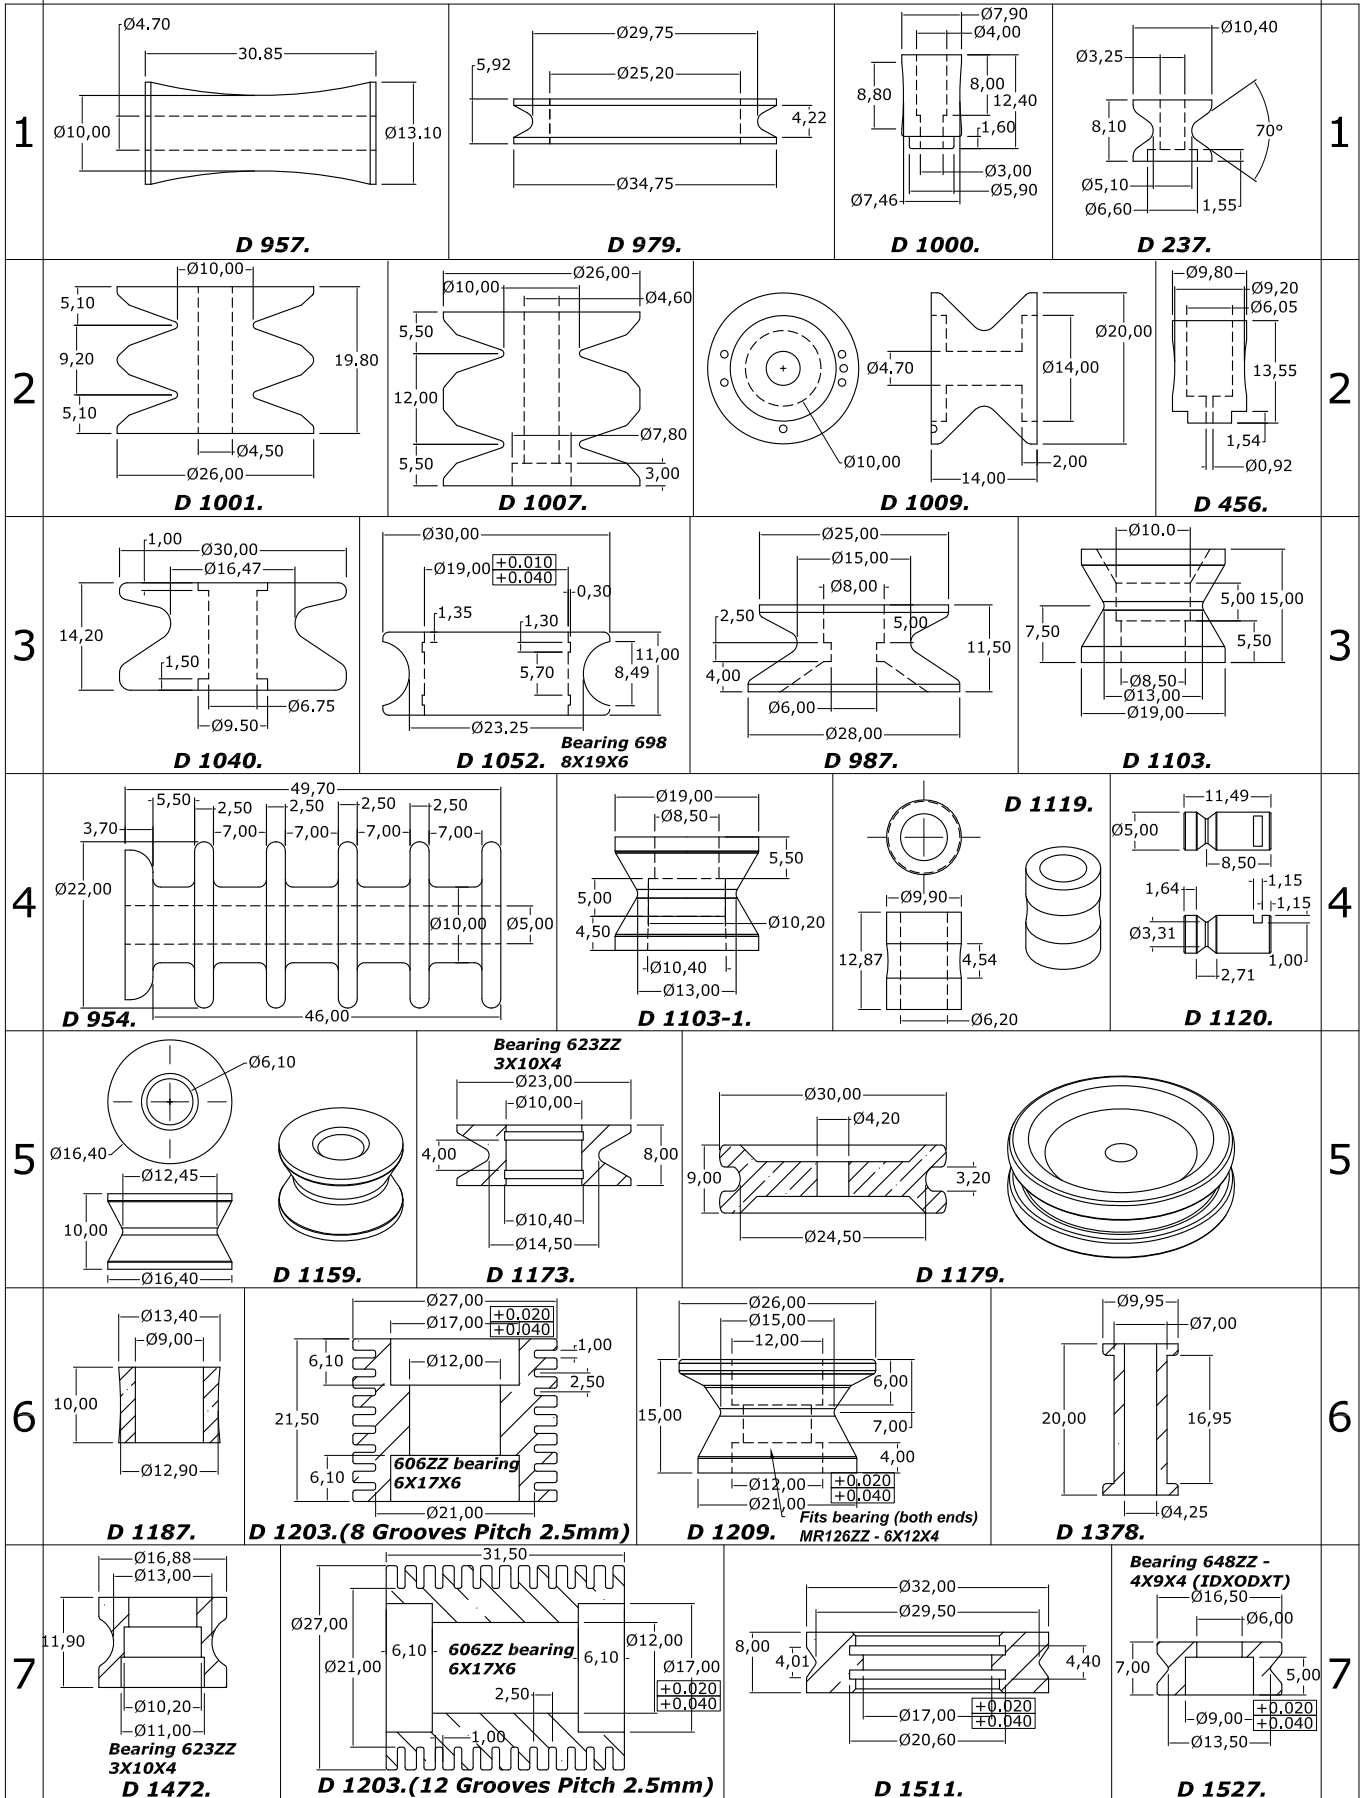

H3

Sec. H- Pg. 3.
(15-Mar-17)

Roller.

Sec. H- Pg. 3.
(15-Mar-17)

H3

All dimensions in mm.

SCALE 1:1-- Unless Specified.

Please confirm critical dimensions before ordering.

H3

DES CERAMICA P. LTD. 432, NAIGAUM CROSS ROAD, WADALA, MUMBAI 400031, INDIA
PH NO : 91-22-24121176, FAX NO : 91-22-24148196, EMAIL : des@vsnl.com, Web : www.desceramica.com

H3