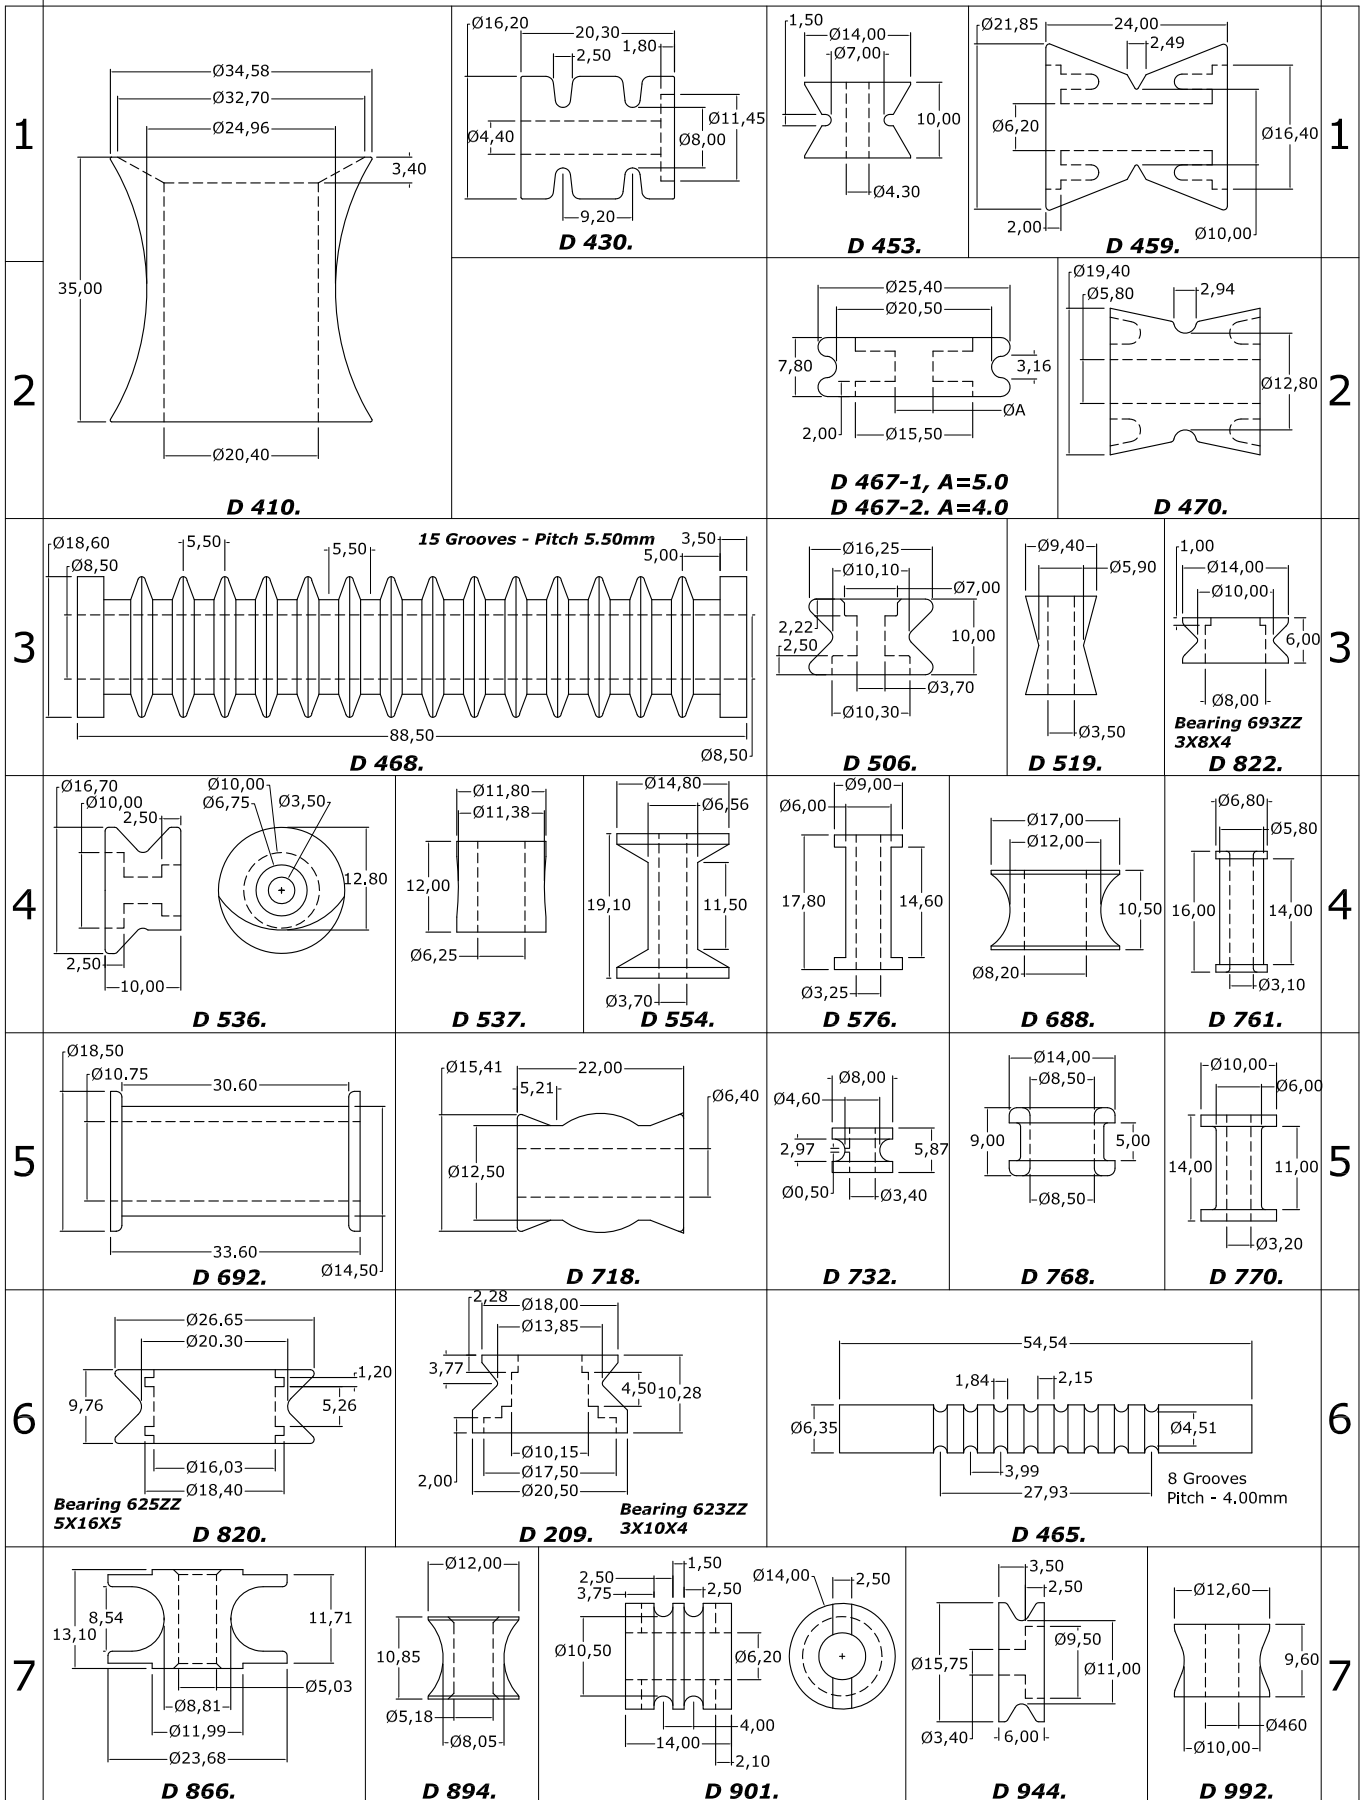

H1

H2

Sec. H- Pg. 2.
(15-Mar-17)

Roller.

Sec. H- Pg. 2.
(15-Mar-17)

H2

All dimensions in mm.

SCALE 1:1-- Unless Specified.

H4

Roller.

H5

H5

1	<p>D 2005.</p>	<p>D 2028.</p>	<p>D 2055 - Zirconia.</p>	1
2	<p>D 2054.</p>	<p>D 1944.</p>	<p>D 2070.</p>	2
3	<p>D 2058.</p>	<p>D 2080.</p>	<p>D 2088.</p>	3
4				4
5				5
6				6
7				7

All dimensions in **mm.** **SCALE 1:1--** Unless Specified. Please **confirm critical dimensions** before ordering.